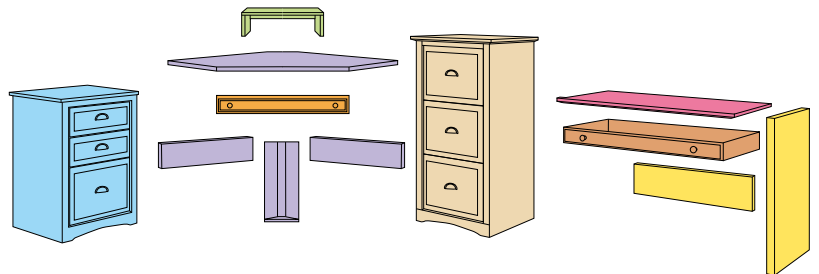

Maple - Regal

Size	Code	Description
19.5" x 30" x 18"	-PB1	Pedestal Base -PB1, Special Crown, Cove Profile Drawers
18" x 6" x 15.75"	-MB	Media Bridge
30" x 18"	-DT2	Corner Desktop, Special Crown
30" x 4.25" x 15"	-PD	Pencil Drawer
19.5" x 42" x 18"	-FC3	3 Drawer File Cabinet, Cove Profile Drawers
36" x 18"	-T	Top, Special Crown
34.5" x 4.25" x 15"	-PD	Custom Pencil Drawer
30" x 18"	-LG	Leg, Right Side, Support Strip

2 Woods Maple (M), Oak (O)

6 Styles Federal (F), Federal Crown (FC)
Face Frame Crown (FFC), Face Frame (FF)
Regal (R), Shaker (S)